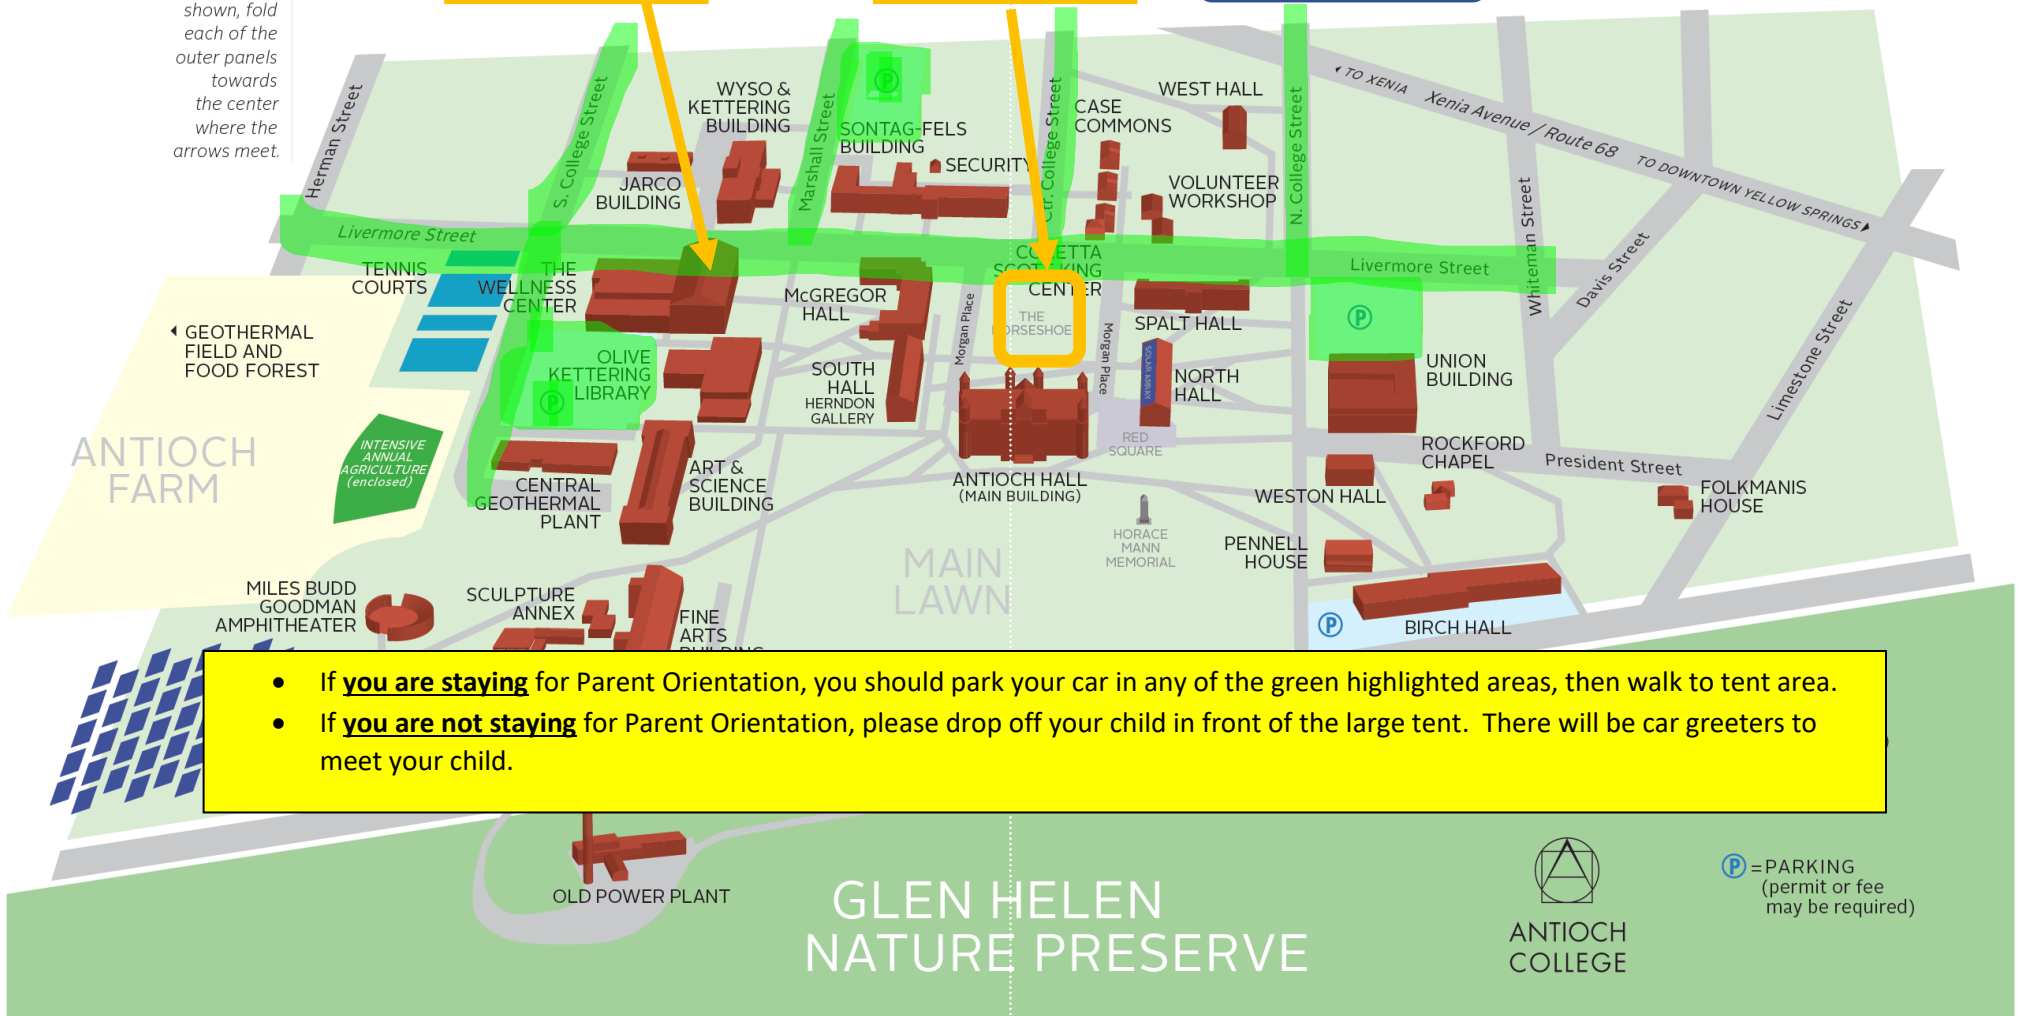

# WELCOME TO ANTIOCH COLLEGE

For a brief history and information on many of the buildings shown, fold each of the outer panels towards the center where the arrows meet.

Parent Orientation

Student Check-In Under Tent

Parking

- If **you are staying** for Parent Orientation, you should park your car in any of the green highlighted areas, then walk to tent area.
- If **you are not staying** for Parent Orientation, please drop off your child in front of the large tent. There will be car greeters to meet your child.

= PARKING (permit or fee may be required)